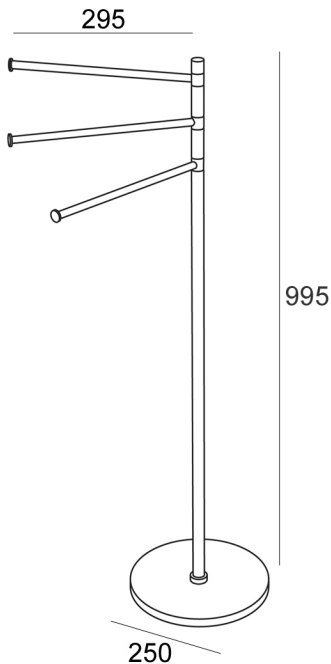

**UNIVERSAL
FREESTANDING TOWEL STAND ROUND
250(Base)X295(Arms)X995mm
UFSTSR**

HEIRLOOM
BATHROOMS WITH STYLE

MEASUREMENTS SUBJECT TO MANUFACTURING TOLERANCE