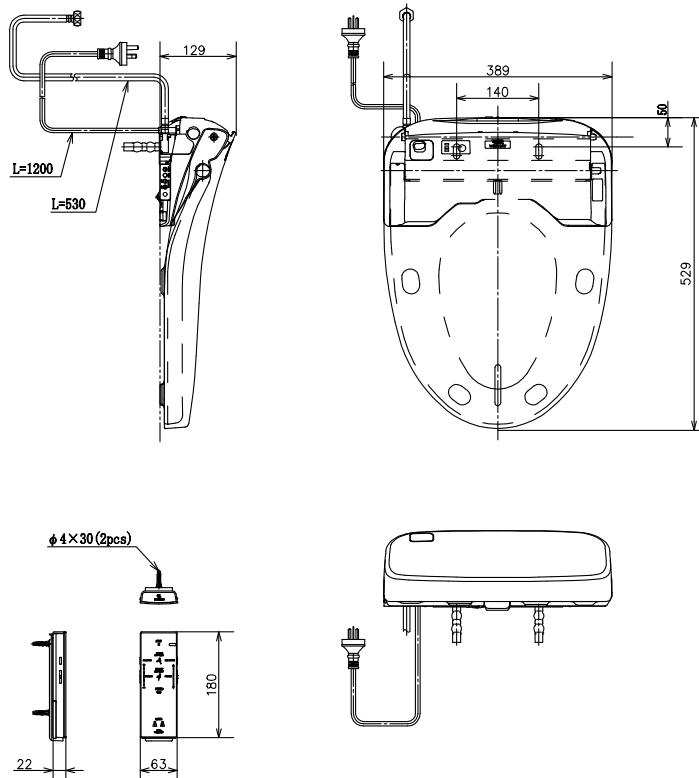

*e*water⁺ is made from tap water by electrolyzed chloride ion without any chemicals. After use, it returns to normal water in the state of safe and environmental friendly

TCF4731AT

Specifications

- Size : 389Wx529Dx129H
- Water Pressure : 0.05MPa ~ 0.75MPa
- Power rating : 220V~240V/ 50/60Hz
- Length of Power Cord : 1.2m
- Material: : Plastic

Parts description

- **TCF4731AT**
WASHLET
Elongated/Regular bowl adjustable

Colors

White

Please consult a TOTO representative for details

Caution: WASHLET may not fit certain toilet bowl design. Please check the compatibility of WASHLET and your toilet bowl prior purchase.